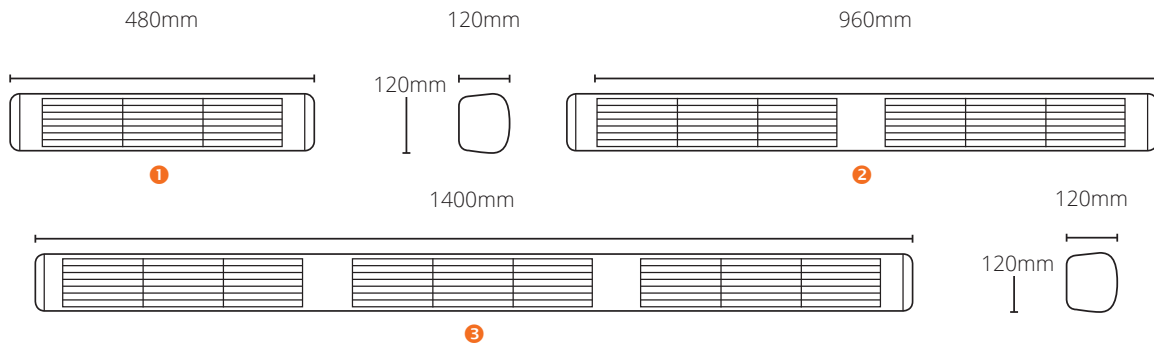

HLW Range

Voltage: 220-240V

Code	Colour	Watts	Lamp	Lamp life (h)	Weight (kg)
IP55					
① HLW10	White	1000	NDA	7000	1.7
① HLW15	White	1500	NDA	7000	1.7
① HLW15B	Black	1500	NDA	7000	1.7
① HLW15S	Silver	1500	NDA	7000	1.7
① HLW15BG	Black	1500	Gold	7000	1.7
① HLW15G	White	1500	Gold	7000	1.7
① HLW20BG	Black	2000	Gold	7000	1.7
② HLW30BG	Black	3000	Gold	5000	3.2
③ HLW45BG	Black	4500	Gold	5000	4.5

Code	Colour	Watts	Lamp	Lamp life (h)	Weight (kg)
IP66					
① HLW15IP66	White	1500	NDA	7000	1.7
① HLW15BIP66	Black	1500	NDA	7000	1.7
① HLW15SIP66	Silver	1500	NDA	7000	1.7
① HLW15BGIP66	Black	1500	Gold	7000	1.7
① HLW20BGIP66	Black	2000	Gold	7000	1.7

Supplied with

- 3m mains cable
- Wall bracket
- Parasol clamp

Optional

- Low glare option
- Folding parasol arm

Dimensions

Area coverage

H (m)	X (m)			Y (m)			Z (m)			Area (m ²)		
	①	②	③	①	②	③	①	②	③	①	②	③
Wall mounted												
2.0	2.3	3.4	4.3	2.4	2.4	2.4	4.0	4.5	5.0	7.6	9.48	11.16
2.5	3.0	4.2	4.8	3.0	3.0	3.0	5.2	5.8	6.4	12.3	15.0	16.8
Overhead mounted												
2.0	3.6	4.3	4.8	2.5	2.5	2.5	—	—	—	9.0	10.7	12.0
2.5	4.8	5.2	5.6	3.5	3.5	3.5	—	—	—	16.8	18.2	19.6

Overhead mount

Wall mount

H = mounting height