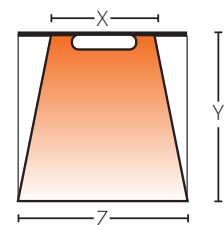

Supplied with

- 3m mains cable
- Wall bracket
- Parasol clamp

Optional

- Low glare option
- Folding parasol arm

Dimensions

Area coverage

H (m)	X (m)			Y (m)			Z (m)			Area (m ²)		
	①	②	③	①	②	③	①	②	③	①	②	③
Wall mounted												
2.0	2.3	3.4	4.3	2.4	2.4	2.4	4.0	4.5	5.0	7.6	9.48	11.16
2.5	3.0	4.2	4.8	3.0	3.0	3.0	5.2	5.8	6.4	12.3	15.0	16.8
Overhead mounted												
2.0	3.6	4.3	4.8	2.5	2.5	2.5	—	—	—	9.0	10.7	12.0
2.5	4.8	5.2	5.6	3.5	3.5	3.5	—	—	—	16.8	18.2	19.6

Overhead mount

Wall mount

H = mounting height