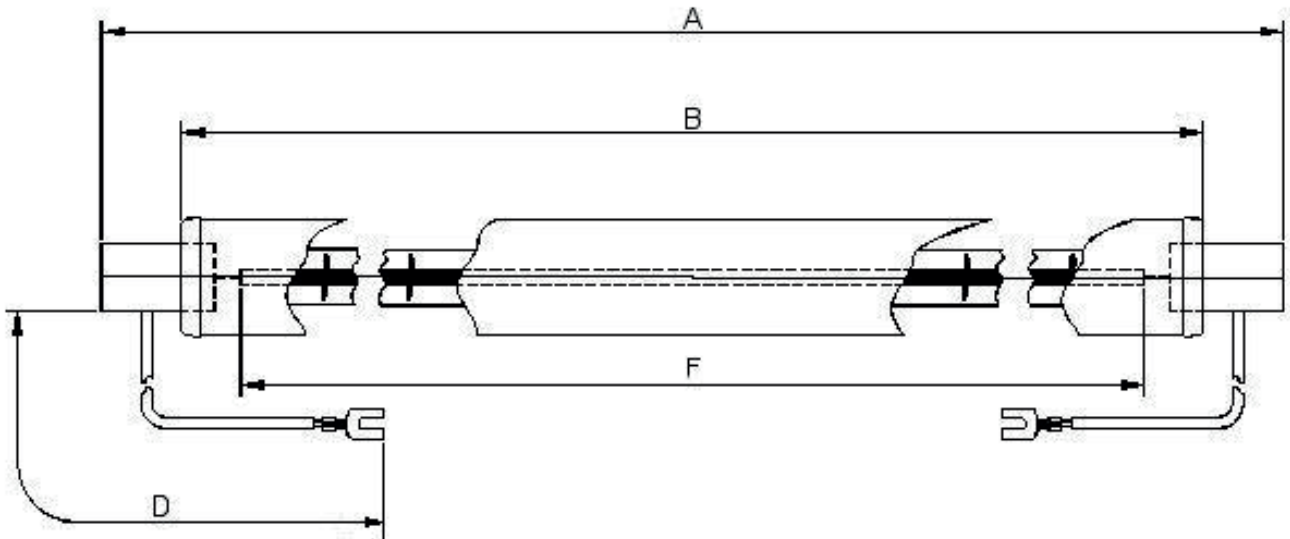

1000w Quartz Jacketed Lamps With Fork Terminals

Dimensions

A	346±2	D	230±5
B	306 nom	F	270 Nom

All dimensions in mm unless otherwise stated

Technical Data

Volts	240	Colour Temp K	2400
Watts	1000	Life hrs	5000
Finish	Clear jacket	Burning Position	Horizontal
Cap	Sk15		

Lead: PTFE insulated with M4 fork terminals.