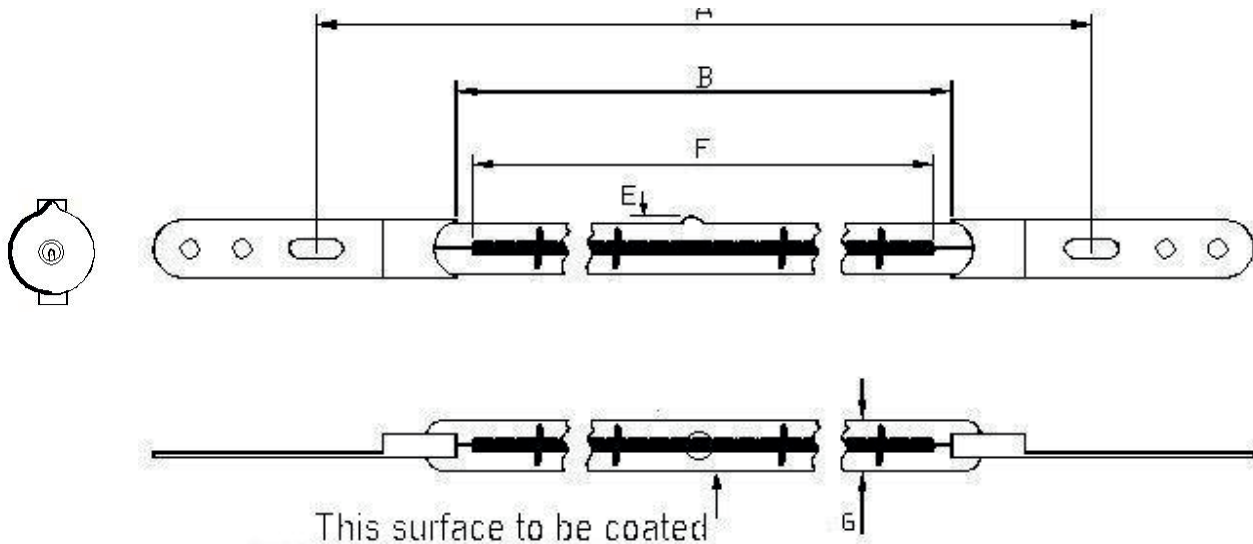

### Dimensions

A	370±5	E	5 Max
		F	270 Nom
		G	10.5

All dimensions in mm unless otherwise stated

### Technical Data

Volts	240	Colour Temp	2450
Watts	1000	Life	5000
Finish	Clear/refl. Coat	Burning Position	Universal
Cap	Metal strap (X)		

Metal strap (X)

Lamp reflective coated as indicated above.