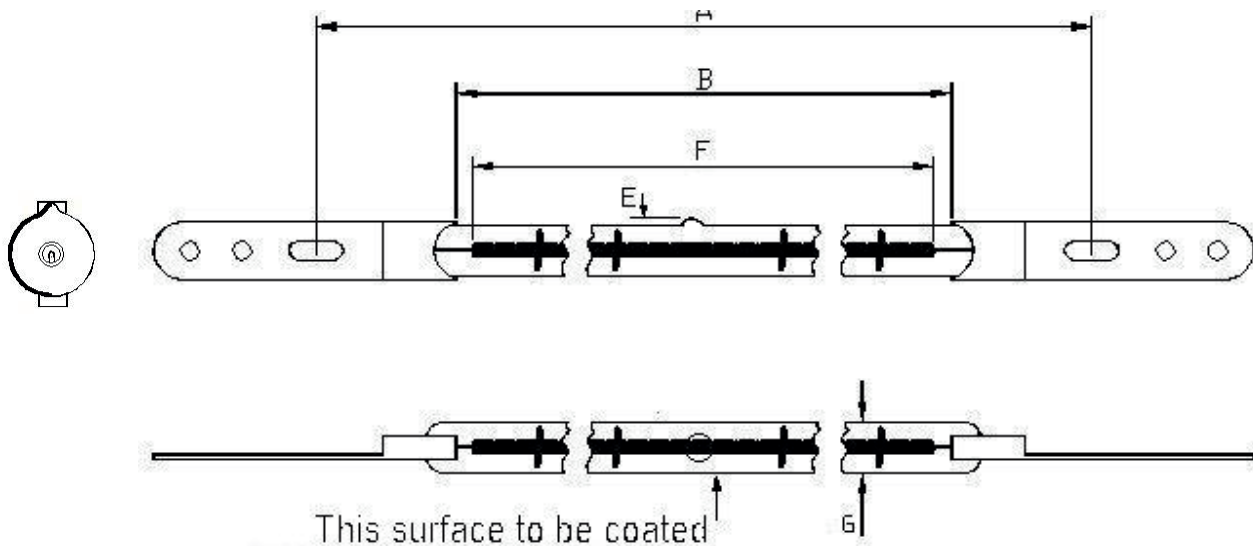

### Dimensions

A	370±5	E	5 Max
		F	270 Nom
		G	10.5

All dimensions in mm unless otherwise stated

### Technical Data

Volts	240	Colour Temp	2450
Watts	1000	Life	5000
Finish	Clear/refl. Coat	Burning Position	Universal
Cap	Metal strap (X)		

Metal strap (X)