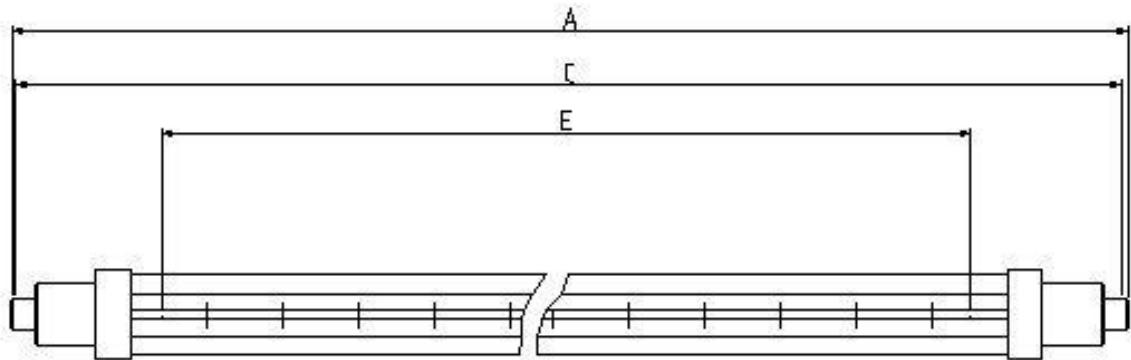

### Dimensions

|   |       |   |         |
|---|-------|---|---------|
| A | 348±2 | E | 270 Nom |
| C | 346±2 |   |         |

All dimensions in mm unless otherwise stated

### Technical Data

|        |              |                  |            |
|--------|--------------|------------------|------------|
| Volts  | 240          | Colour Temp K    | 2400       |
| Watts  | 1000         | Life Hrs         | 5000       |
| Finish | Clear jacket | Burning Position | Horizontal |
| Cap    | R7s          |                  |            |