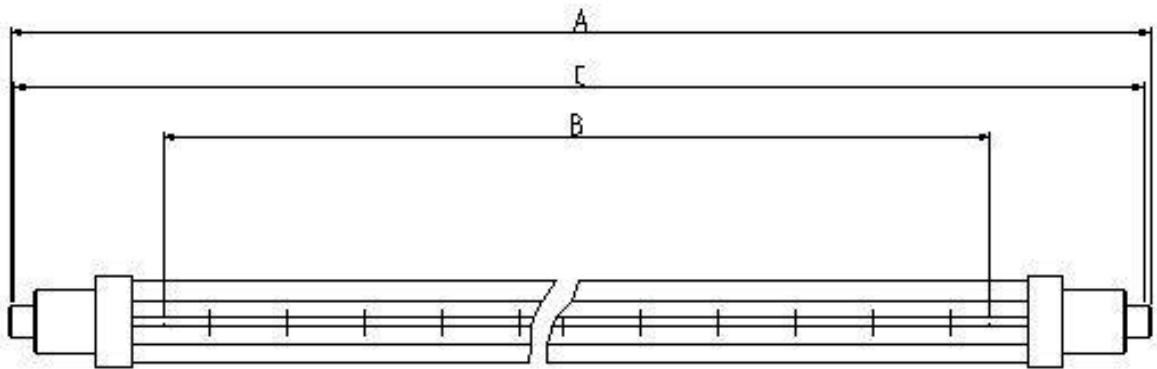

100w Quartz Bare Lamp

Dimensions

A	117.6	C	114.2±1.6
B	65 nom		

All dimensions in mm unless otherwise stated

Technical Data

Volts	240	Colour Temp K	2550
Watts	100	Life hrs	5000
Finish	Clear jacket	Burning Position	Horizontal
Cap	R7s		