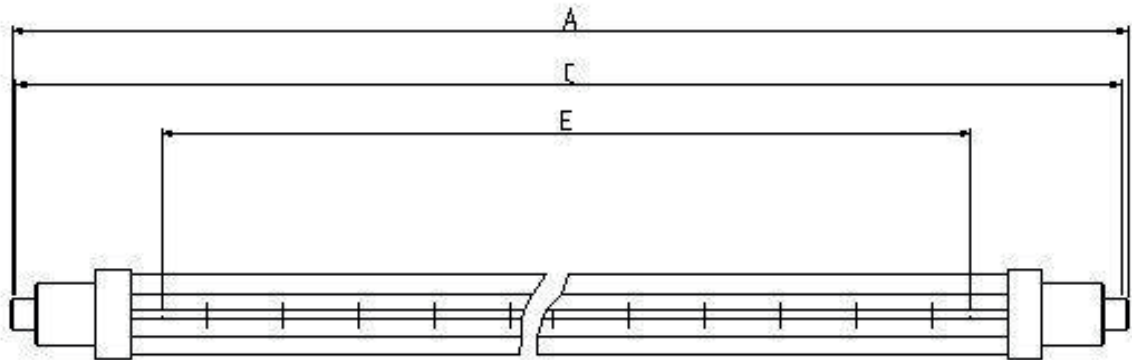

200w Quartz Jacketed Lamp

Dimensions

A	117 ±2	E	65 nom
C	114.2±2		

All dimensions in mm unless otherwise stated

Technical Data

Volts	240	Colour Temp K	2550
Watts	200	Life Hrs	3000
Finish	Clear jacket	Burning Position	Horizontal
Cap	R7s		