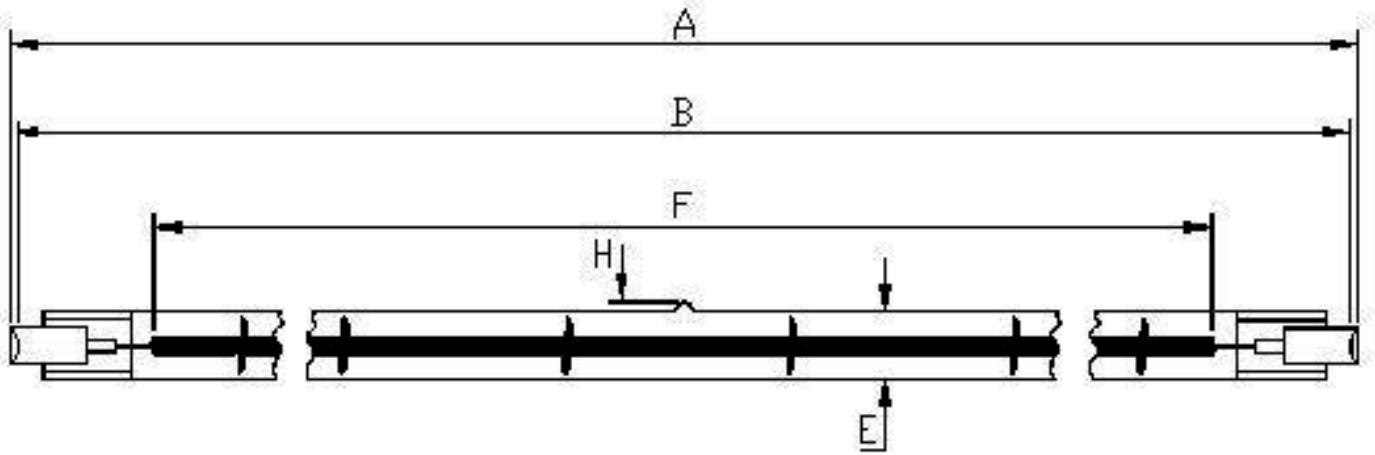

200w Quartz Bare Lamp

Dimensions

A	117.6	E	10.5
B	114.2±2	F	60±5
		H	5 Max

All dimensions in mm unless otherwise stated

Technical Data

Volts	240	Colour Temp K	2550
Watts	200	Life Hrs	3000
Finish	Clear	Burning Position	Horizontal
Cap	R7s		