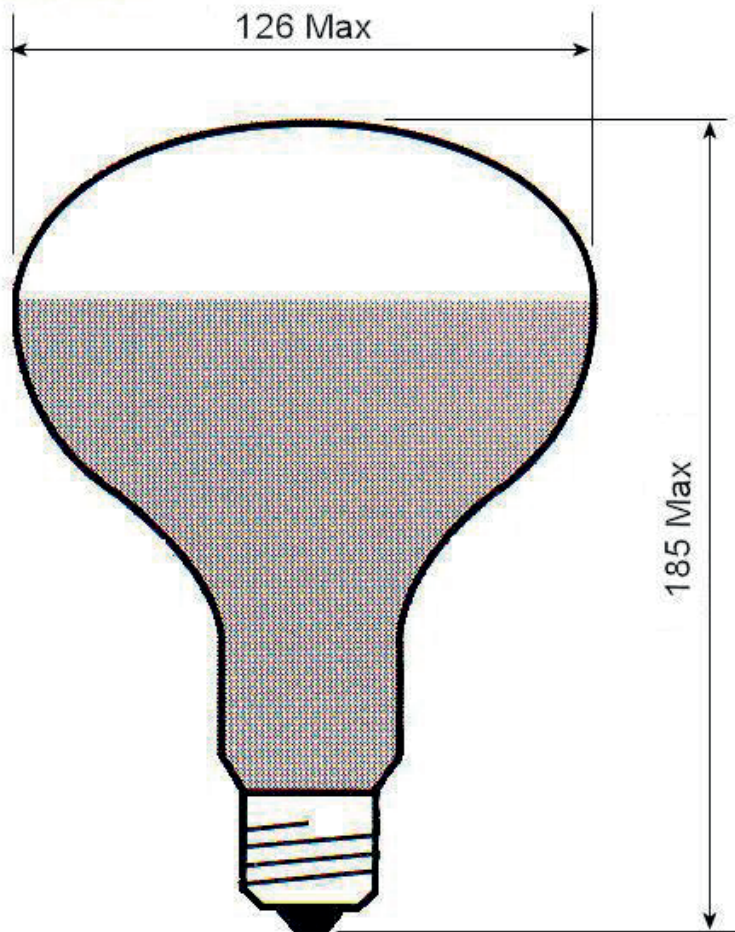

240v 15 Watt Oven lamp

Technical Data

All dimensions in mm unless otherwise stated

Volts	240	Colour Temp	
Watts	250	Life	
Lumen/Watt		Burning Position	VBD
Finish	Clear	Leads	

- Clear front Alumised reflector Hard glass bulb
- Cap: E27 x 27