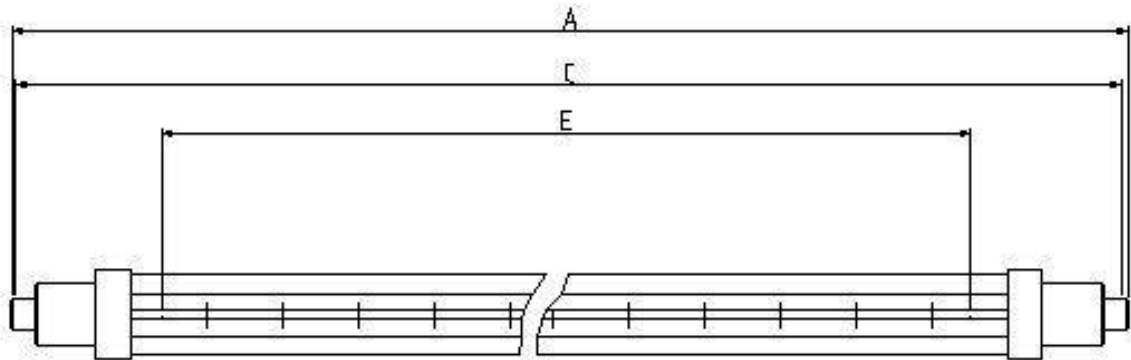

### Dimensions

A	219±2	E	150 nom
C	216±2		

All dimensions in mm unless otherwise stated

### Technical Data

Volts	240	Colour Temp	2450
Watts	300	Life	5000
Finish	Clear jacket	Burning Position	Horizontal
Cap	R7s		