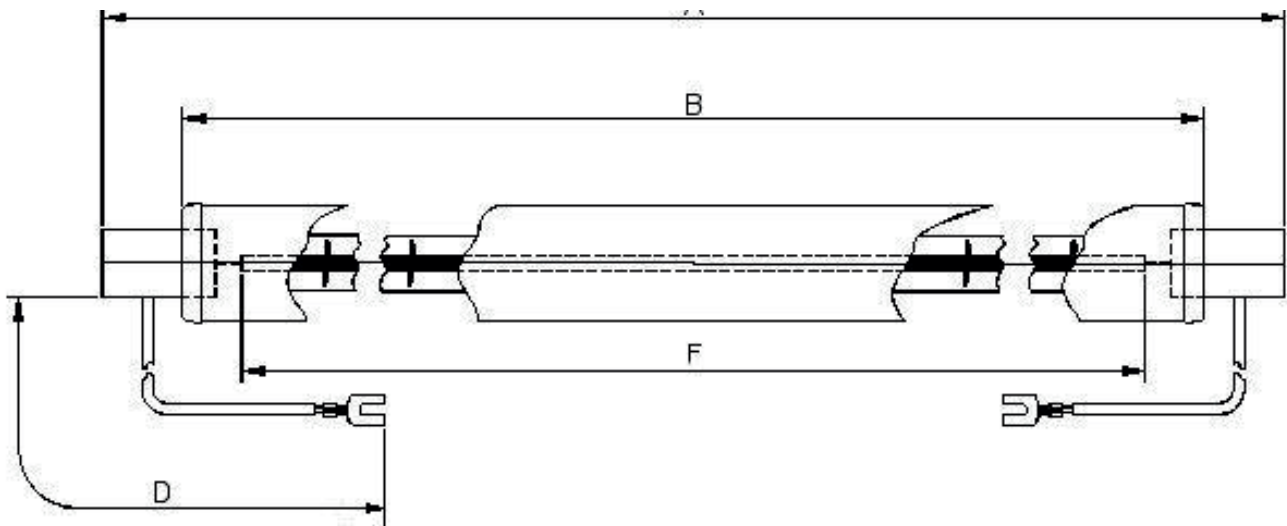

### Dimensions

|   |         |   |         |
|---|---------|---|---------|
| A | 216±2   | D | 230±5   |
| B | 176 nom | F | 150 nom |

All dimensions in mm unless otherwise stated

### Technical Data

|        |       |                  |            |
|--------|-------|------------------|------------|
| Volts  | 240   | Colour Temp K    | 2450       |
| Watts  | 300   | Life Hrs         | 5000       |
| Finish | Clear | Burning Position | Horizontal |
| Cap    | Sk15  |                  |            |

Cap: Ceramic

Lead: PTFE insulated with M4 fork terminals

Clear jacket