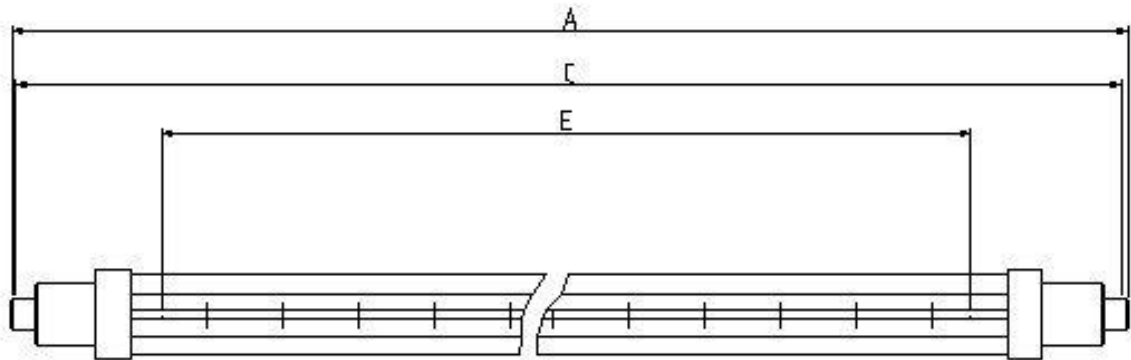

### Dimensions

A	219±2	E	150 nom
C	216±2		

All dimensions in mm unless otherwise stated

### Technical Data

Volts	240	Colour Temp	2450
Watts	300	Life	5000
Finish	Clear jacket	Burning Position	Horizontal
Cap	R7s		