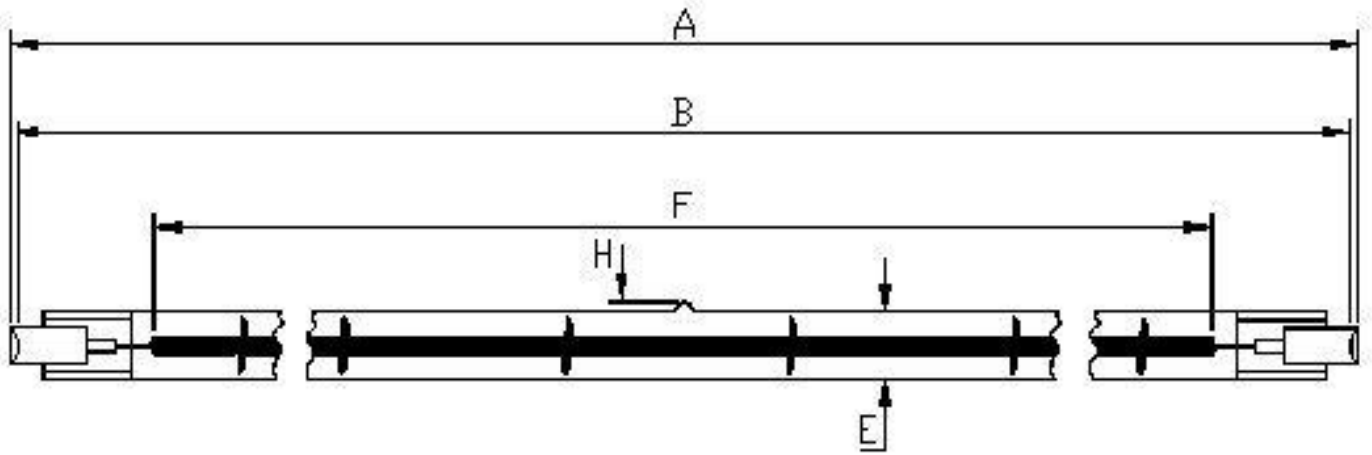

300w Quartz Bare Lamp

Dimensions

A	117.6	E	10.5
B	114.2±2	F	60±5
		H	5 Max

Technical Data

All dimensions in mm unless otherwise stated

Volts	240	Colour Temp	2550
Watts	300	Life	4000
Finish	Clear	Burning Position	Horizontal
Cap	R7s		