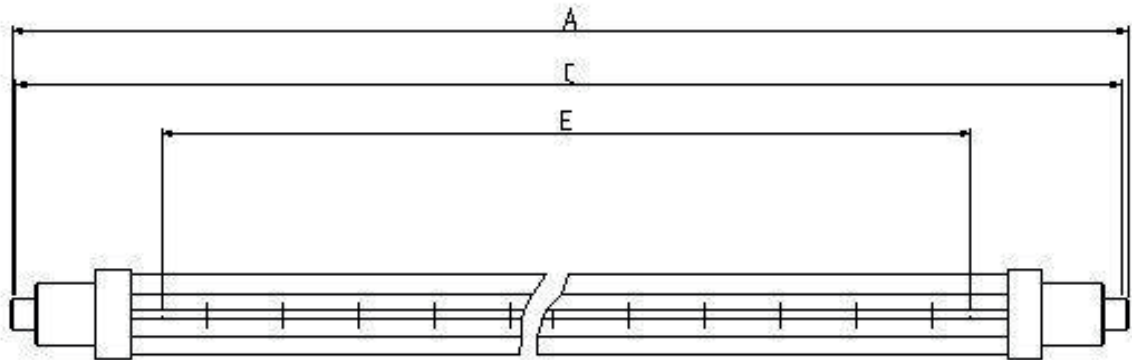

500w Quartz Jacketed Lamp

Dimensions

A	220±2	E	150 Nom
C	216±2		

All dimensions in mm unless otherwise stated

Technical Data

Volts	240	Colour Temp K	2400
Watts	500	Life Hrs	5000
Finish	Clear jacket	Burning Position	Horizontal
Cap	R7s		