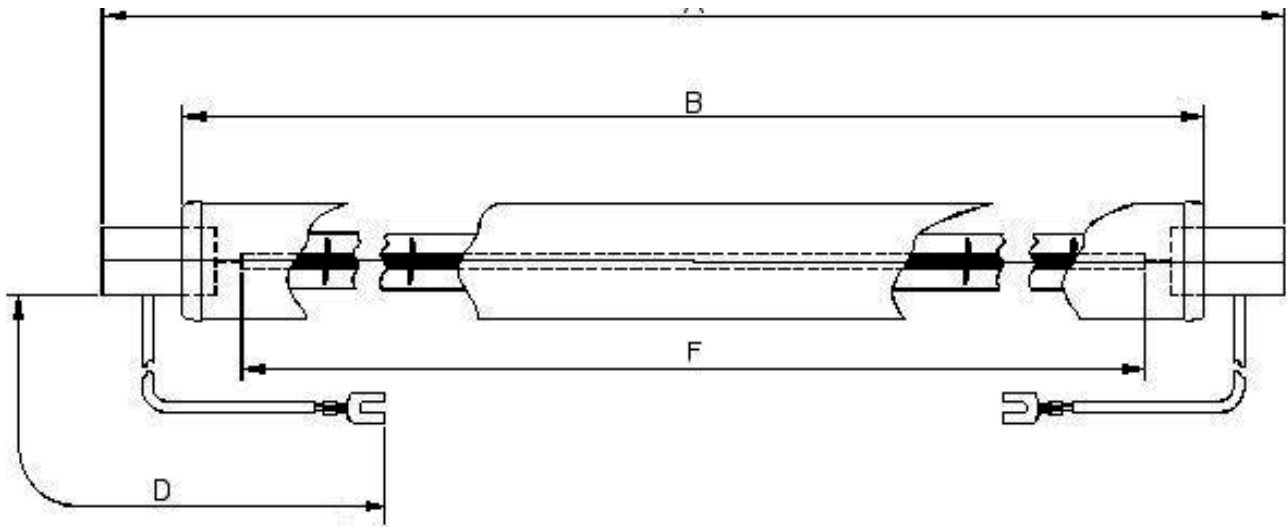

500w Quartz Jacketed Lamps With Fork Terminals

Dimensions

A	216±2	D	230±5
B	176±2	F	150 nom

All dimensions in mm unless otherwise stated

Technical Data

Volts	240	Colour Temp	2400
Watts	500	Life	5000
Finish	Clear	Burning Position	Horizontal
Cap	Sk15		

Lead: PTFE insulated with M4 fork terminals
Peak wavelength 1.21µm