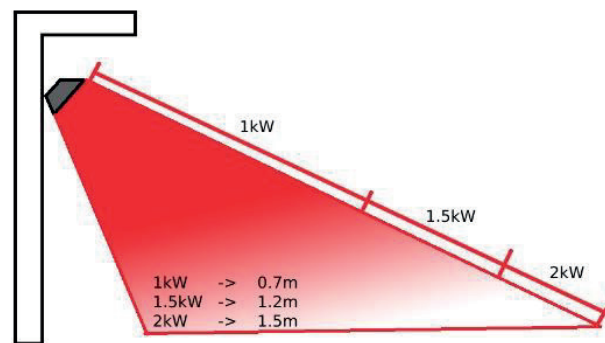

Experience the benefits of efficient and customizable outdoor heating with the Wall Mounted Patio Heater 2kW.

Order yours today and enjoy a warm, cozy outdoor space year-round.

TECHNICAL SPECIFICATIONS

Input Voltage	220-240V
Frequency	50/60 Hz
Power	2000W
Heating Element	Gold Lamp (Infrared)
Life Expectancy of Heating Lamp	5000 hours
IP Rating	IPX5
Product Class	I
Legal Certificate Standards	CE/ROHS
Body Material Type	Aluminium
Cable Type	H07RN-F 3X1.5MM
Conductor Size	1.5mm ²
Cable Length	1.9M
Hanging / Mounting Bracket	Wall-Mounted Bracket
Dimensions	65.5cm x 10cm x 8cm
Weight	2.65kg

2kw heater with remote control and dimmable

INSTALLATION

It comes with a wall-mounted bracket for a simple setup and includes a 1.9-meter power cord for convenient plug-in to any standard UK socket.

Infrared Heater Efficiency Chart: Power Settings vs. Efficiency