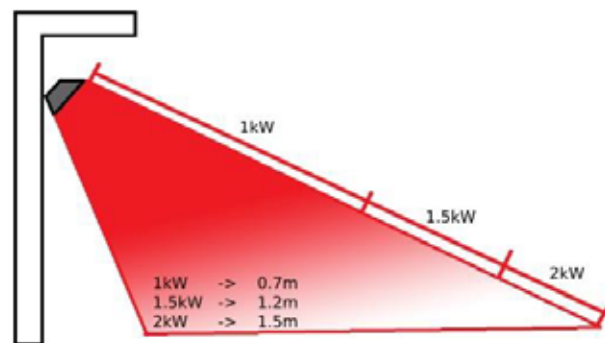

Infrared Heater Efficiency Chart: Power Settings vs. Efficiency

Legal Certificate Standards

The product is CE & ROHS marked, ensuring it meets European safety, health, and environmental protection standards.

RECOMMENDATIONS

NOTE: It is recommended that installation and maintenance of this equipment should be done with reference to the current edition of the I.E.T. (formally I.E.E.) regulations (BS7671) by suitably qualified/trained personnel. The regulations contain important requirements regarding the installation and safety of electrical equipment. Specific installers should refer to local and national regulations.

PRODUCT CODE AND RELATED PRODUCT CODE

Product Code	Product Description
A-HL-E72C-R2-RM2-BS	2000W Wall-Mounted Patio Heater with Bluetooth & Remote